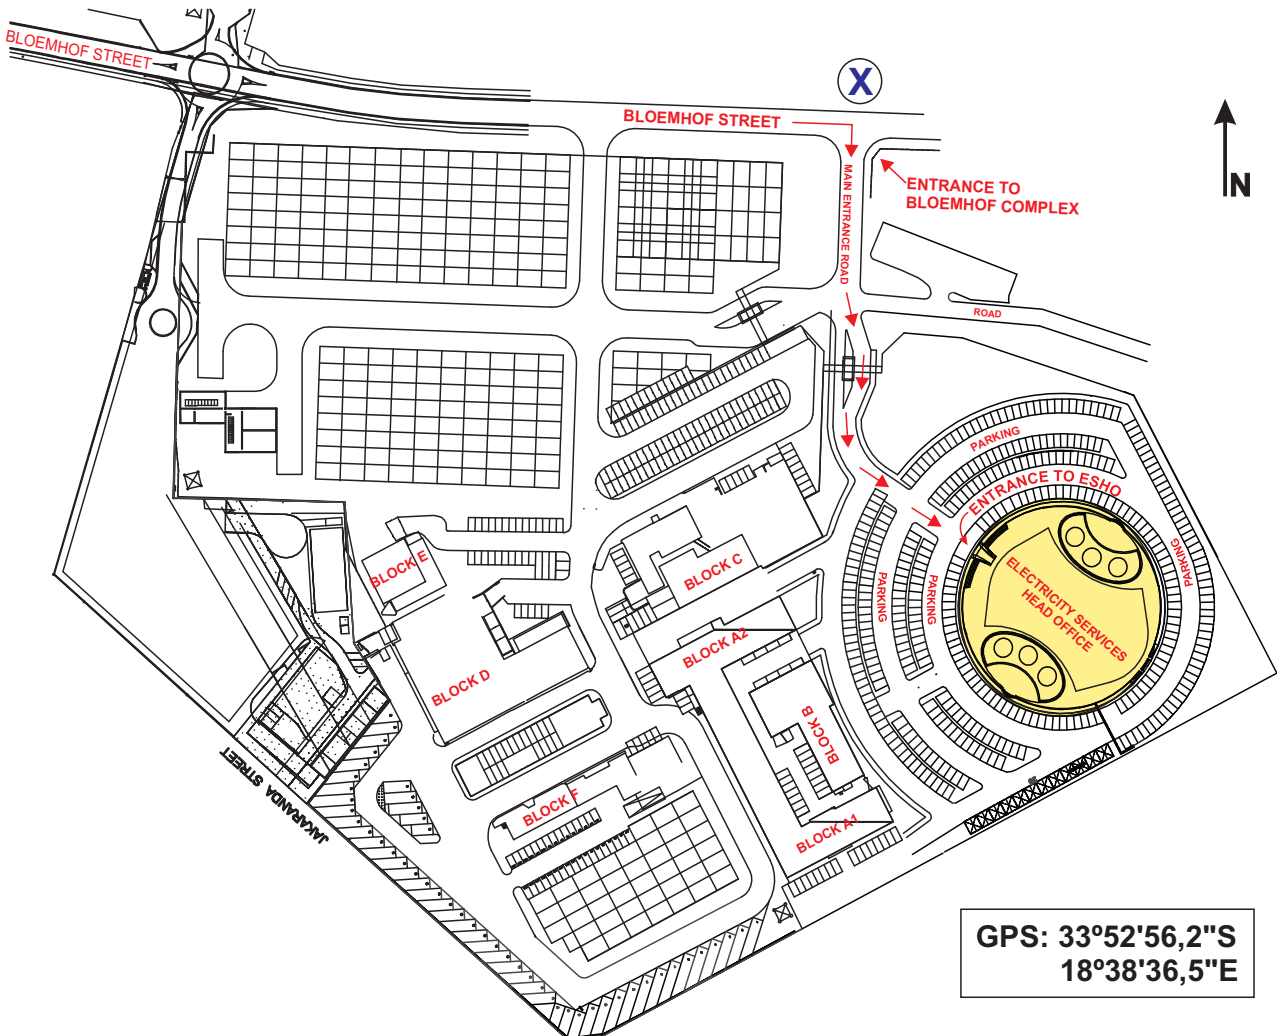

ELECTRICITY SERVICES HEAD OFFICE Directions

CITY OF CAPE TOWN
ISIXEKO SASEKAPA
STAD KAAPSTAD

Making progress possible. Together.

GPS: 33°52'56,2"S
18°38'36,5"E