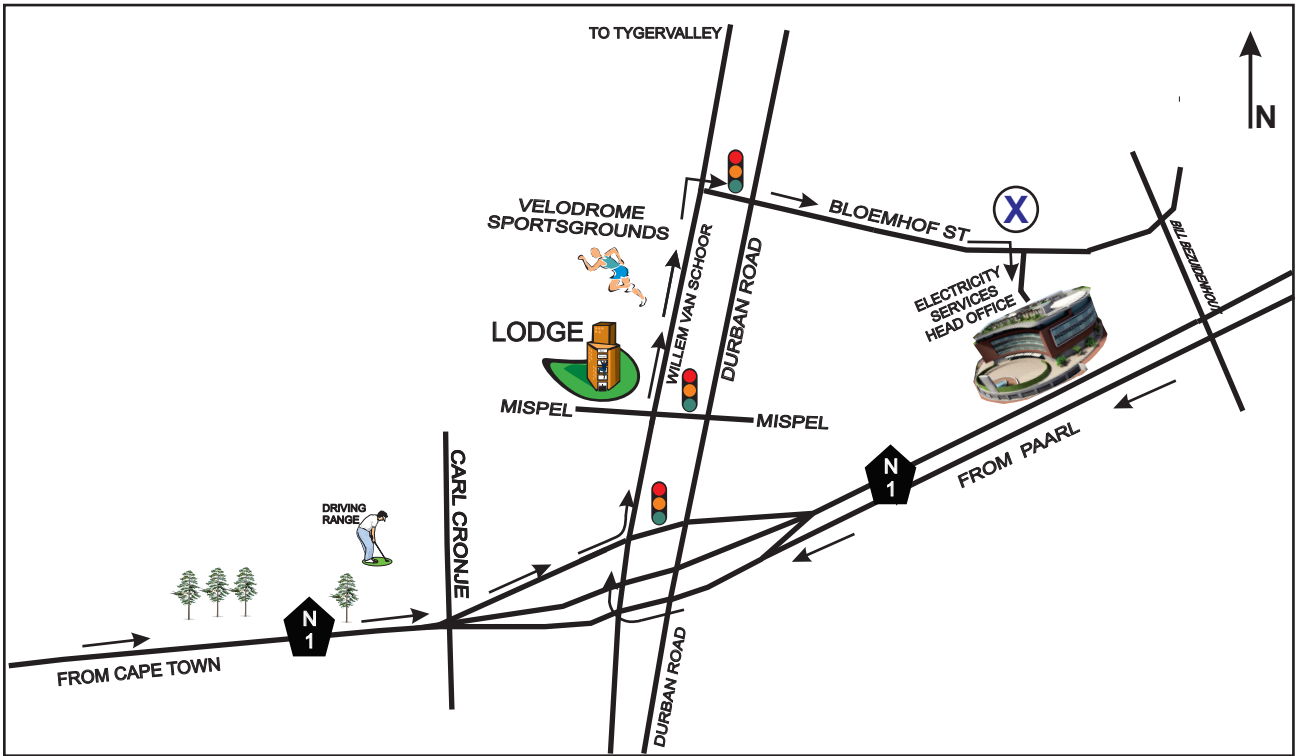

ELECTRICITY SERVICES HEAD OFFICE Directions

CITY OF CAPE TOWN
ISIXEKO SASEKAPA
STAD KAAPSTAD

Making progress possible. Together.

GPS: 33°52'56,2"S
18°38'36,5"E