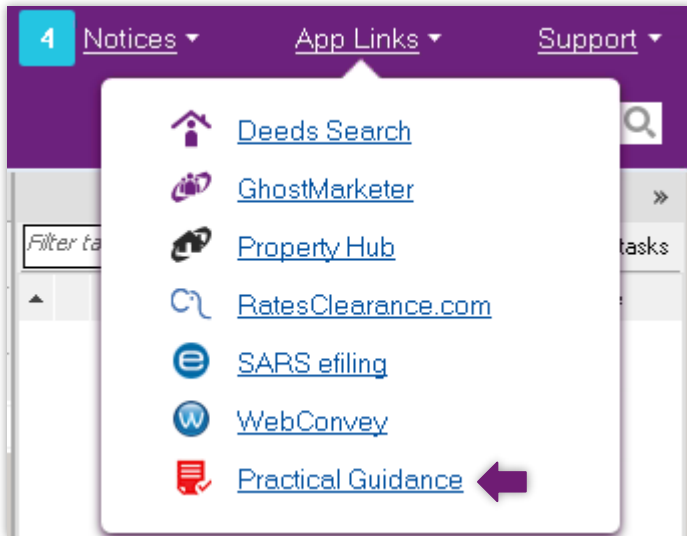

Practical Guidance

GhostConvey now integrates with LexisNexis' Practical Guidance: Real Estate, Land and Conveyancing platform.

On App Links, select Practical Guidance

You will be logged in automatically.